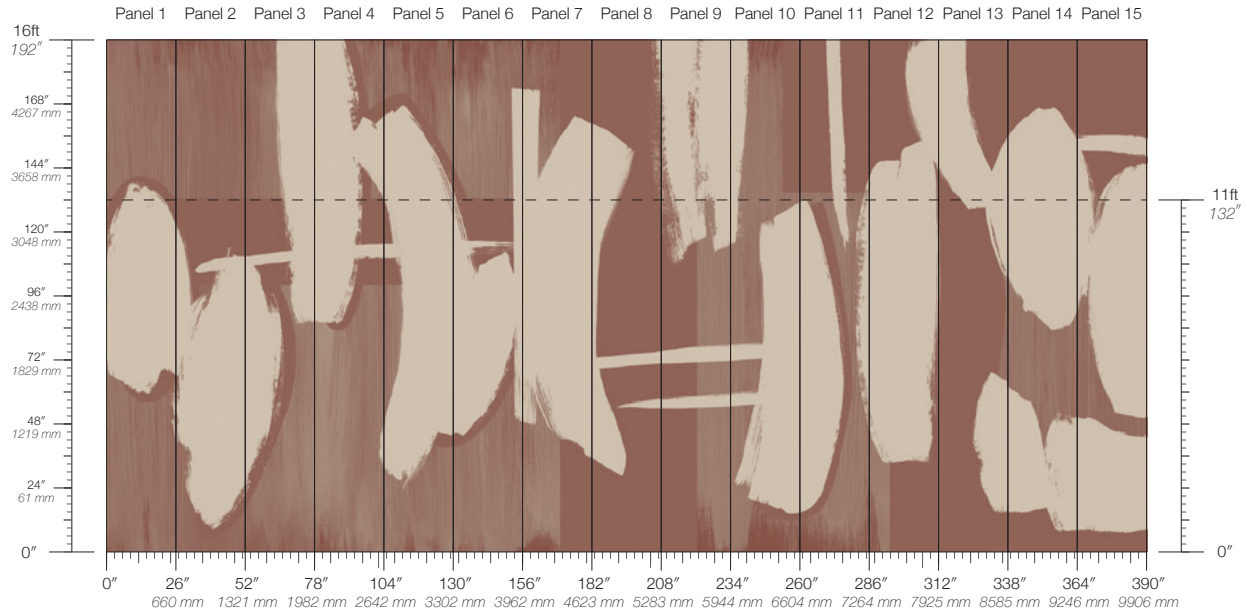

Gesture Flux

Suitable for residential and some commercial projects

COLOR

Flux

ITEM

5341

CONTENT

Clay-Coated Paper

PANEL WIDTH

26" / 661 mm trimmed

PANEL HEIGHT

132" / 3353 mm standard
192" / 4877 mm extended

REPEAT

Non-repeating

STOCK

Made to order

LEAD TIME

4 weeks to print

MINIMUM

1 panel

PRICE

Available upon request

ORIGIN

USA

DETAILS

Custom options available

MAINTENANCE

Water-based cleanser

ENVIRONMENTAL

FSC Certified Content

SPECS

100% Cellulose face
Non-woven backing
7.1 oz per linear yard
117 g per linear meter
Smooth surface texture

TESTING

(US) ASTM E84 Adhered Class A

CONTACT

sales@calicowallpaper.com
+1 718 243 1705
57 Lispenard Street
New York, NY 10013 USA

DISCLAIMER

Refer to our website to see the full mural artwork. Reference the physical sample for color and texture. Panel maps represent mural artwork only.